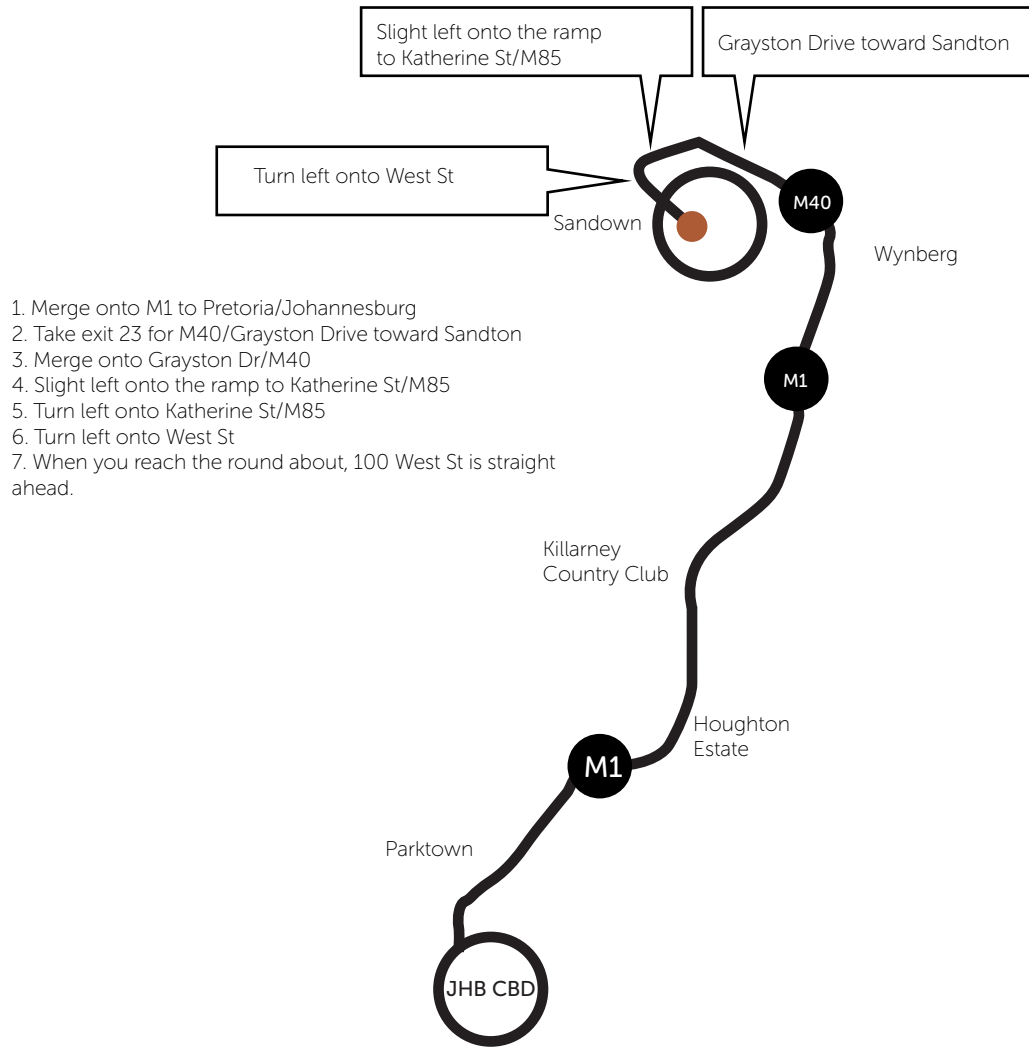

Directions from Johannesburg

Directions from Pretoria

Directions To Kagiso Tiso House, 100 West Street Sandton

1. Head south
2. Turn right toward Electron Rd/M99
3. Turn right onto Electron Rd/M99 Continue to follow Electron Rd
4. Continue straight onto Brewery St
5. Turn right onto Herman St
6. Turn right onto Barbara Rd
7. Turn left to merge onto R24
8. Take the exit onto N12/R24
9. Take exit 113 for N3 S/N12 toward M2/Kimberley/Germiston/Durban

10. Keep right at the fork, follow signs for N3 N/N1/Pretoria
11. Turn left onto N3
12. Take exit 121 for London Road toward M54/Alexandra
13. Merge onto London Rd
14. Continue onto Wynberg Rd
15. Continue onto Arkwright Ave/M40 Continue to follow M40
16. Slight left onto the ramp to Katherine St/M85
17. Turn left onto Katherine St/M85
18. Turn left onto West St