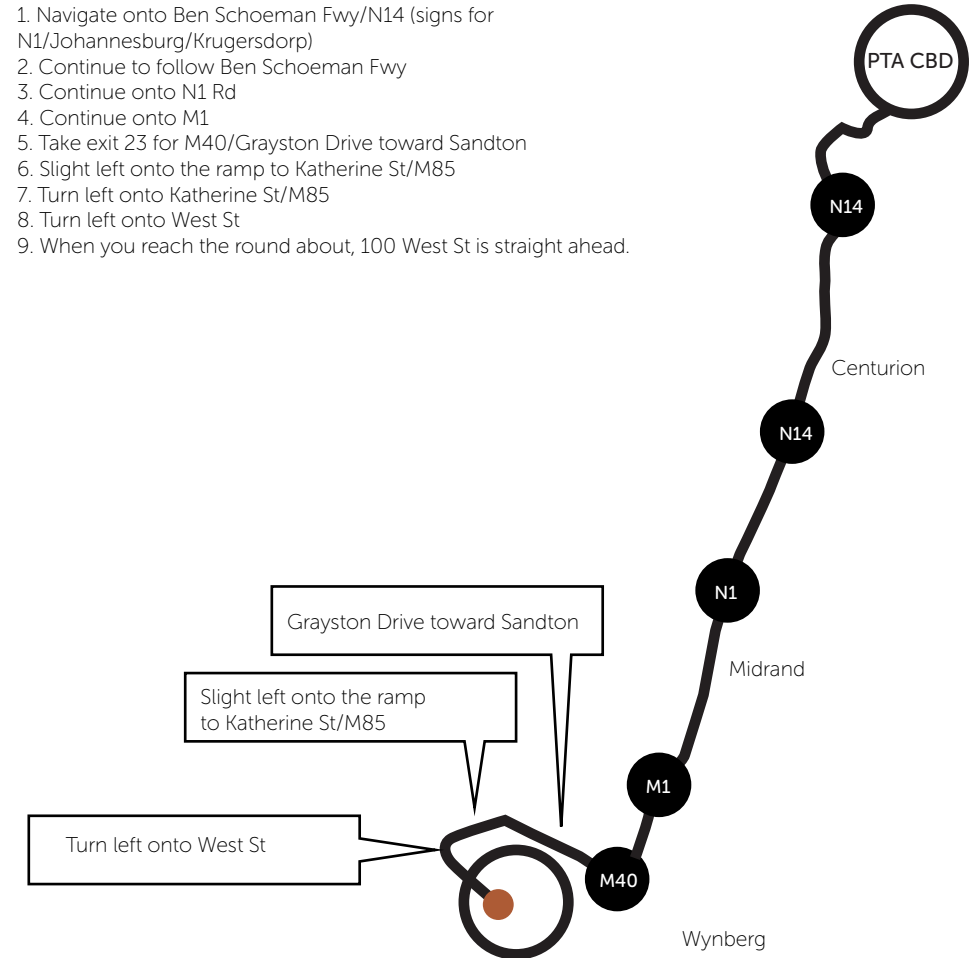

Directions from Johannesburg

Directions from Pretoria

Directions To Kagiso Tiso House, 100 West Street Sandton

1. Head south
2. Turn right toward Electron Rd/M99
3. Turn right onto Electron Rd/M99 Continue to follow Electron Rd
4. Continue straight onto Brewery St
5. Turn right onto Herman St
6. Turn right onto Barbara Rd
7. Turn left to merge onto R24
8. Take the exit onto N12/R24
9. Take exit 113 for N3 S/N12 toward M2/Kimberley/Germiston/Durban

10. Keep right at the fork, follow signs for N3 N/N1/Pretoria
11. Turn left onto N3
12. Take exit 121 for London Road toward M54/Alexandra
13. Merge onto London Rd
14. Continue onto Wynberg Rd
15. Continue onto Arkwright Ave/M40 Continue to follow M40
16. Slight left onto the ramp to Katherine St/M85
17. Turn left onto Katherine St/M85
18. Turn left onto West St