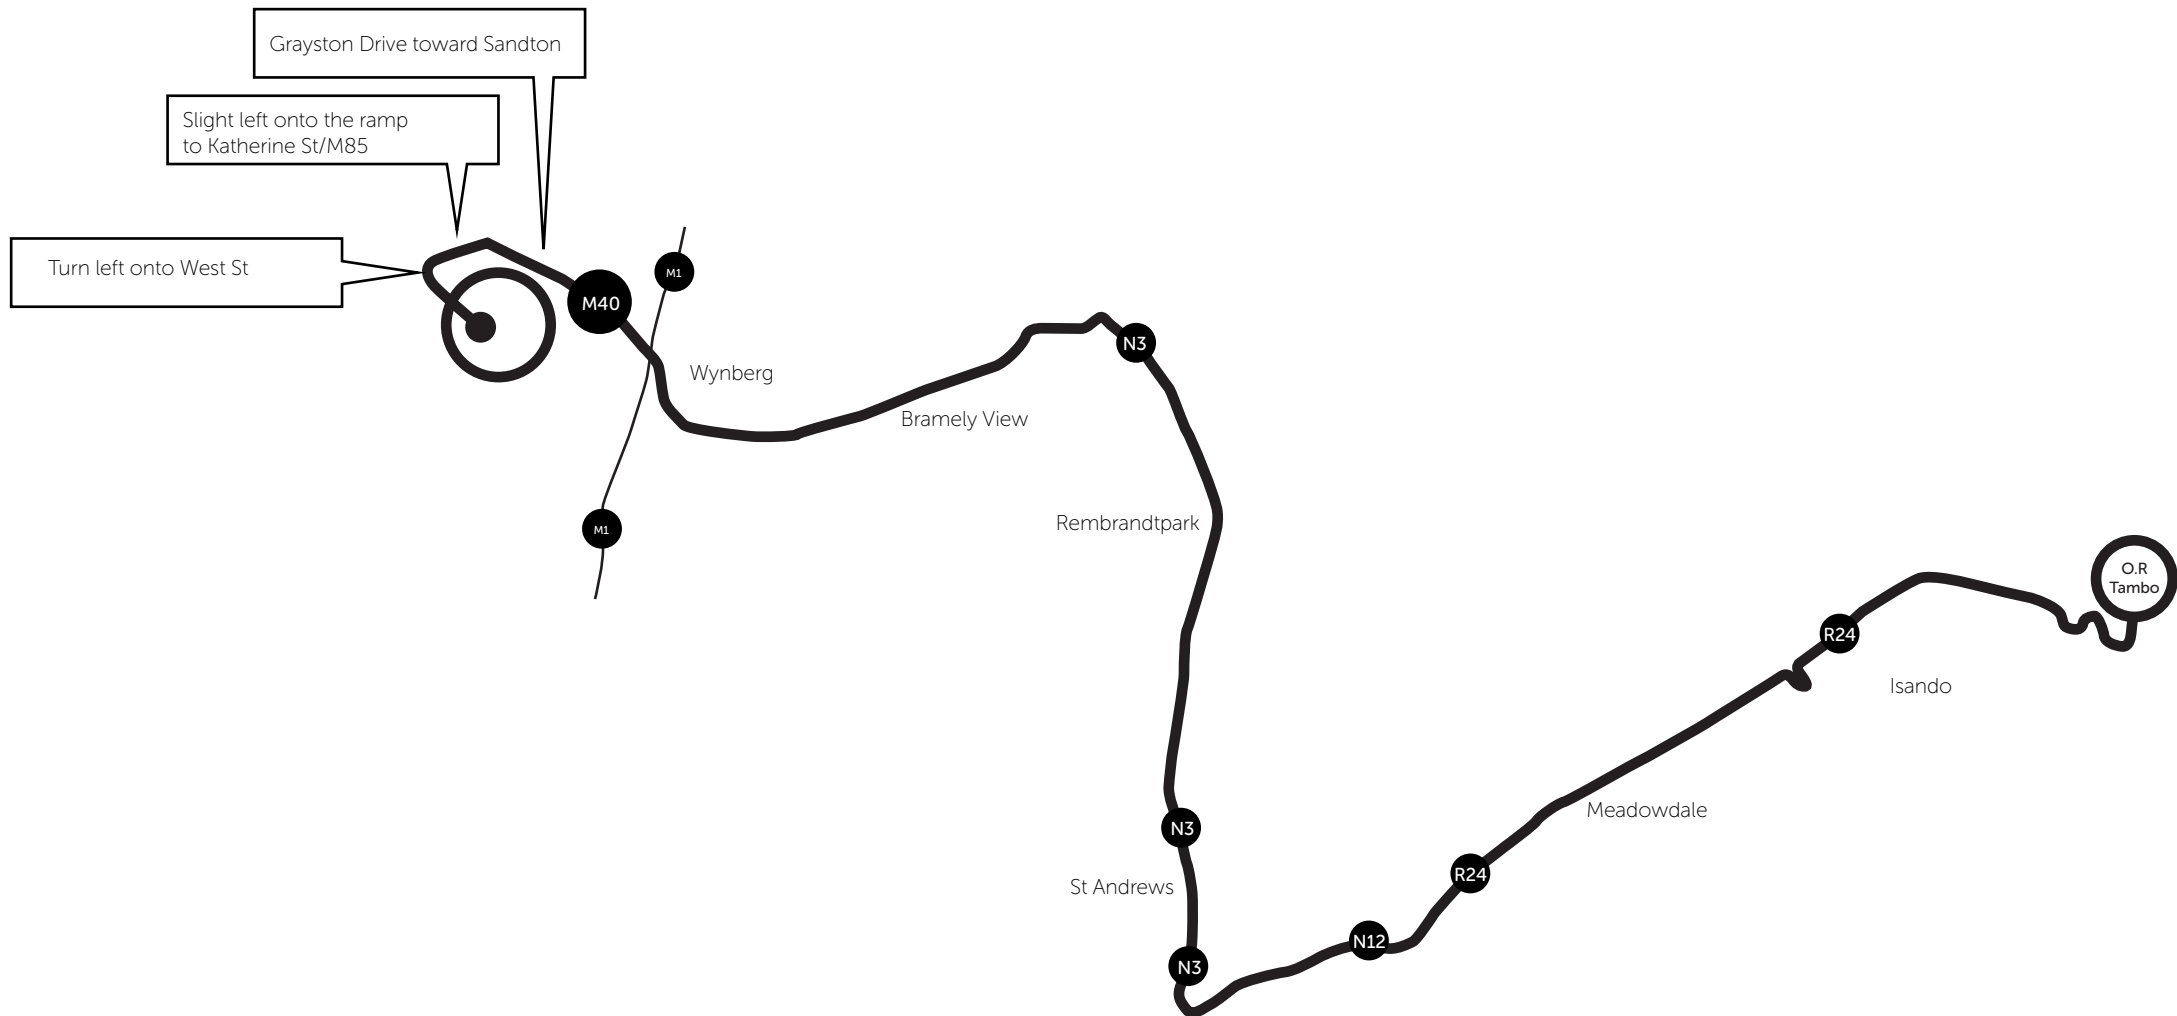

Directions from Johannesburg

Directions from Pretoria

Directions To Kagiso Tiso House, 100 West Street Sandton

1. Head south
2. Turn right toward Electron Rd/M99
3. Turn right onto Electron Rd/M99 Continue to follow Electron Rd
4. Continue straight onto Brewery St
5. Turn right onto Herman St
6. Turn right onto Barbara Rd
7. Turn left to merge onto R24
8. Take the exit onto N12/R24
9. Take exit 113 for N3 S/N12 toward M2/Kimberley/Germiston/Durban

10. Keep right at the fork, follow signs for N3 N/N1/Pretoria
11. Turn left onto N3
12. Take exit 121 for London Road toward M54/Alexandra
13. Merge onto London Rd
14. Continue onto Wynberg Rd
15. Continue onto Arkwright Ave/M40 Continue to follow M40
16. Slight left onto the ramp to Katherine St/M85
17. Turn left onto Katherine St/M85
18. Turn left onto West St